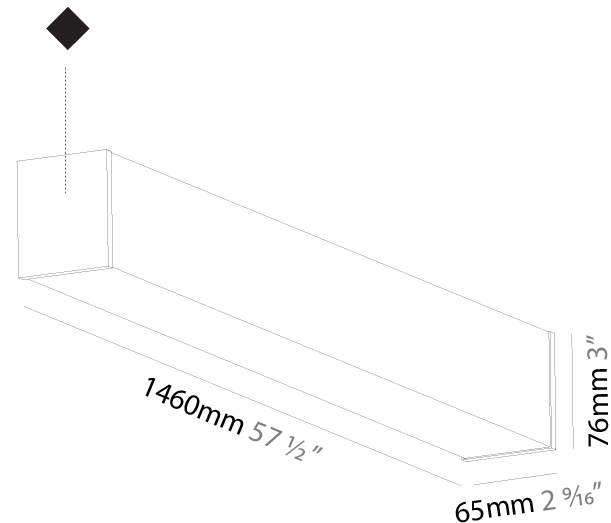

GENERAL

Series: Fino
Brand: Prolicht
Division: Architectural
Mounting Type: Suspension
Mounting Location: Ceiling
Subcategory: Profile

PHYSICAL

Shape: Rectangle
Length (mm): 1460
Length (in): 57 1/2
Width (mm): 65
Width (in): 2 9/16
Height (mm): 76
Height (in): 3
Max. Overall Height (mm): 2076
Max. Overall Height (in): 81 3/4
Light Distribution: Omnidirectional
Weight (kg): 4.314
Weight (lbs): 9.510
Diffuser: PMMA - Opal
Fixture Finish: [SSR / BKV / CWI / CRY / HAB / UFT / ITA / RUA / FTG / MYG / LOD / PUS / FRO / FUP / KIA / POP / BLS / SPG / MEY / GOH / GUM / CHC / COM / ABZ / JAG / OBR / MOS / ROR](#)
Fixture Material: Aluminum
Cable Details: [2000mm or 4000mm Transparent Cable](#)
Upon Request: Cable colour - White / Black / Orange / Red

ELECTRICAL

Lamp Type: LED (Zhaga Standard)
Input Wattage (W): 25
Total Output Wattage (W): 20 / 16 (3500K)
Dimming: [Non-Dimming / Phase Dimming (120Vac only) / 0-10V Dimming](#)
Driver Included: Yes
Driver Location: Integrated
Driver Type: Constant Current - 120 / 277Vac
Driver Class: Class 2
Input Voltage (V): 120 - 277
Constant Current (MA): 350 / 500 (3500K)

LED

Color Temperature (°K): [3000 / 3500 / 4000](#)
Max. Delivered Lumen (lm): 2850 / 2960 / 3020
CRI: >80 CRI
Lamp Life (hrs): 50000

OPTICAL

RATINGS AND CERTIFICATIONS

Certified By: Certified for North American Standards
IP rating: IP20