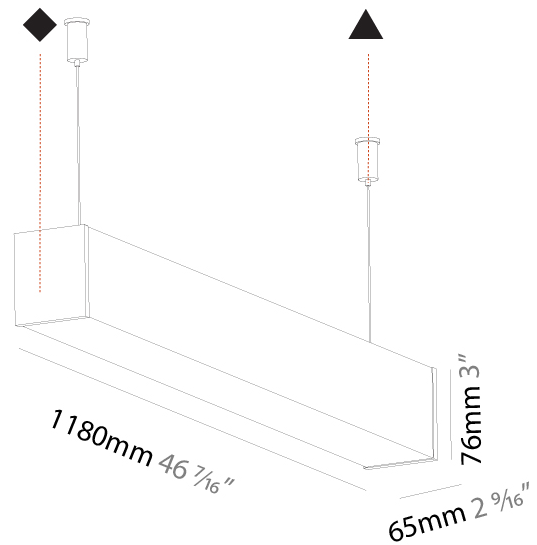

GENERAL

Series: Fino
Brand: Prolicht
Division: Architectural
Mounting Type: Suspension
Mounting Location: Ceiling
Subcategory: Profile

PHYSICAL

Shape: Rectangle
Length (mm): 1180
Length (in): 46 ⁷/₁₆
Width (mm): 65
Width (in): 2 ⁹/₁₆
Height (mm): 76
Height (in): 3
Max. Overall Height (mm): 2076
Max. Overall Height (in): 81 ³/₄
Light Distribution: Omnidirectional
Weight (kg): 3.634
Weight (lbs): 8.011
Diffuser: PMMA - Opal
Fixture Finish: [SSR / BKV / CWI / CRY / HAB / UFT / ITA / RUA / FTG / MYG / LOD / PUS / FRO / FUP / KIA / POP / BLS / SPG / MEY / GOH / GUM / CHC / COM / ABZ / JAG / OBR / MOS / ROR](#)
Fixture Material: Aluminum
Cable Details: [2000mm or 4000mm Transparent Cable](#)
Upon Request: Cable colour - White / Black / Orange / Red

ELECTRICAL

Lamp Type: LED (Zhaga Standard)
Input Wattage (W): 20
Total Output Wattage (W): 16 / 12.8 (3500K)
Dimming: [Non-Dimming / Phase Dimming (120Vac only) / 0-10V Dimming](#)
Driver Included: Yes
Driver Location: Integrated
Driver Type: Constant Current - 120 / 277Vac
Driver Class: Class 2
Input Voltage (V): 120 - 277
Constant Current (MA): 350 / 400 (3500K)

LED

[Color Temperature (°K): 3000 / 3500 / 4000](#)
Max. Delivered Lumen (lm): 2280 / 2362 / 2410
CRI: >80 CRI
Lamp Life (hrs): 50000

OPTICAL

RATINGS AND CERTIFICATIONS

Certified By: Certified for North American Standards
IP rating: IP20